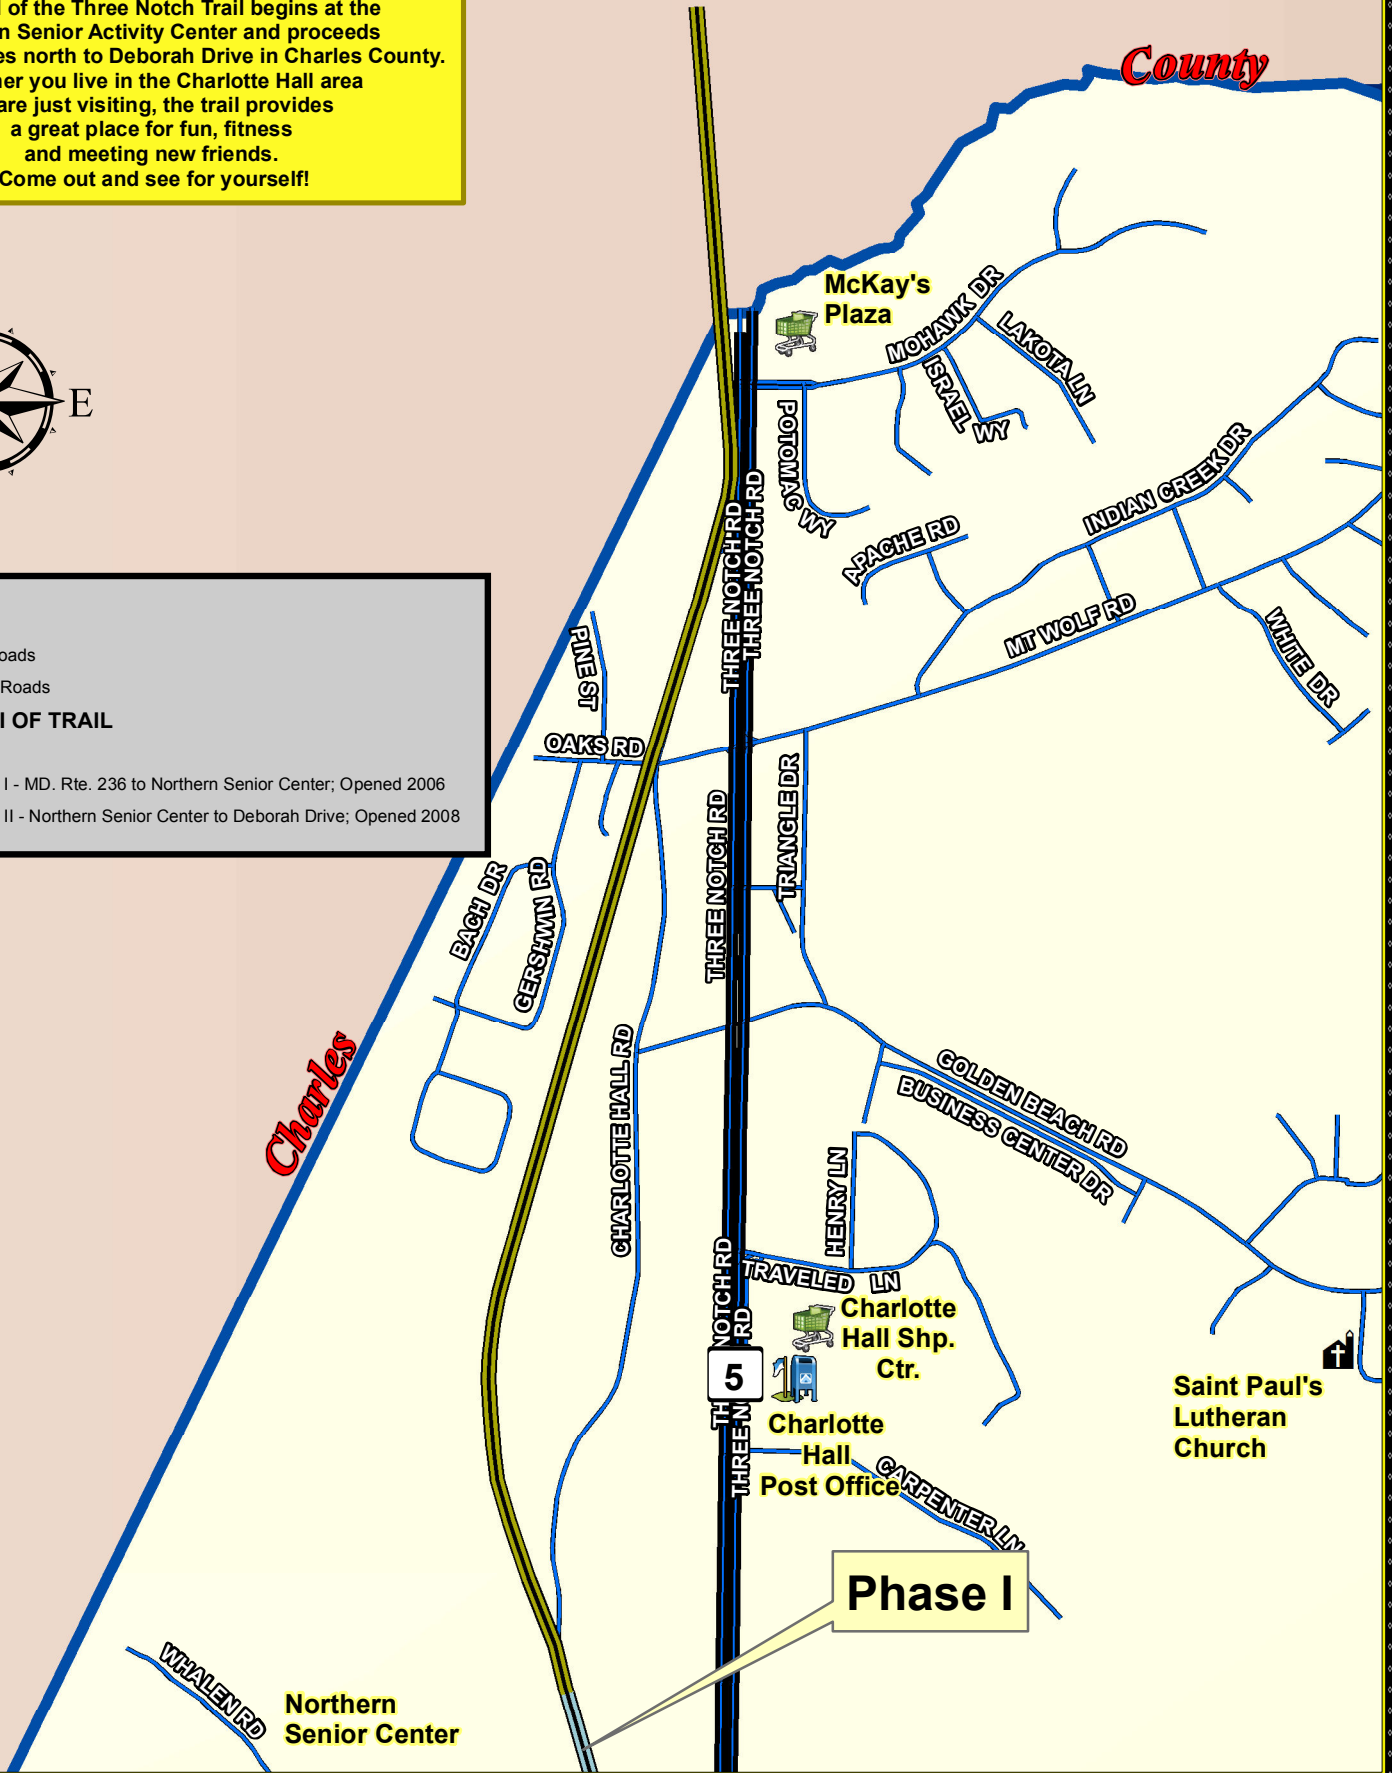

THE THREE NOTCH TRAIL - PHASE II

Phase II of the Three Notch Trail begins at the Northern Senior Activity Center and proceeds about two miles north to Deborah Drive in Charles County. Whether you live in the Charlotte Hall area or are just visiting, the trail provides a great place for fun, fitness and meeting new friends. Come out and see for yourself!

Legend:

- State Roads
- County Roads

PHASE I & II OF TRAIL

Section

- PHASE I - MD. Rte. 236 to Northern Senior Center; Opened 2006
- PHASE II - Northern Senior Center to Deborah Drive; Opened 2008

Phase II of the Three Notch Trail