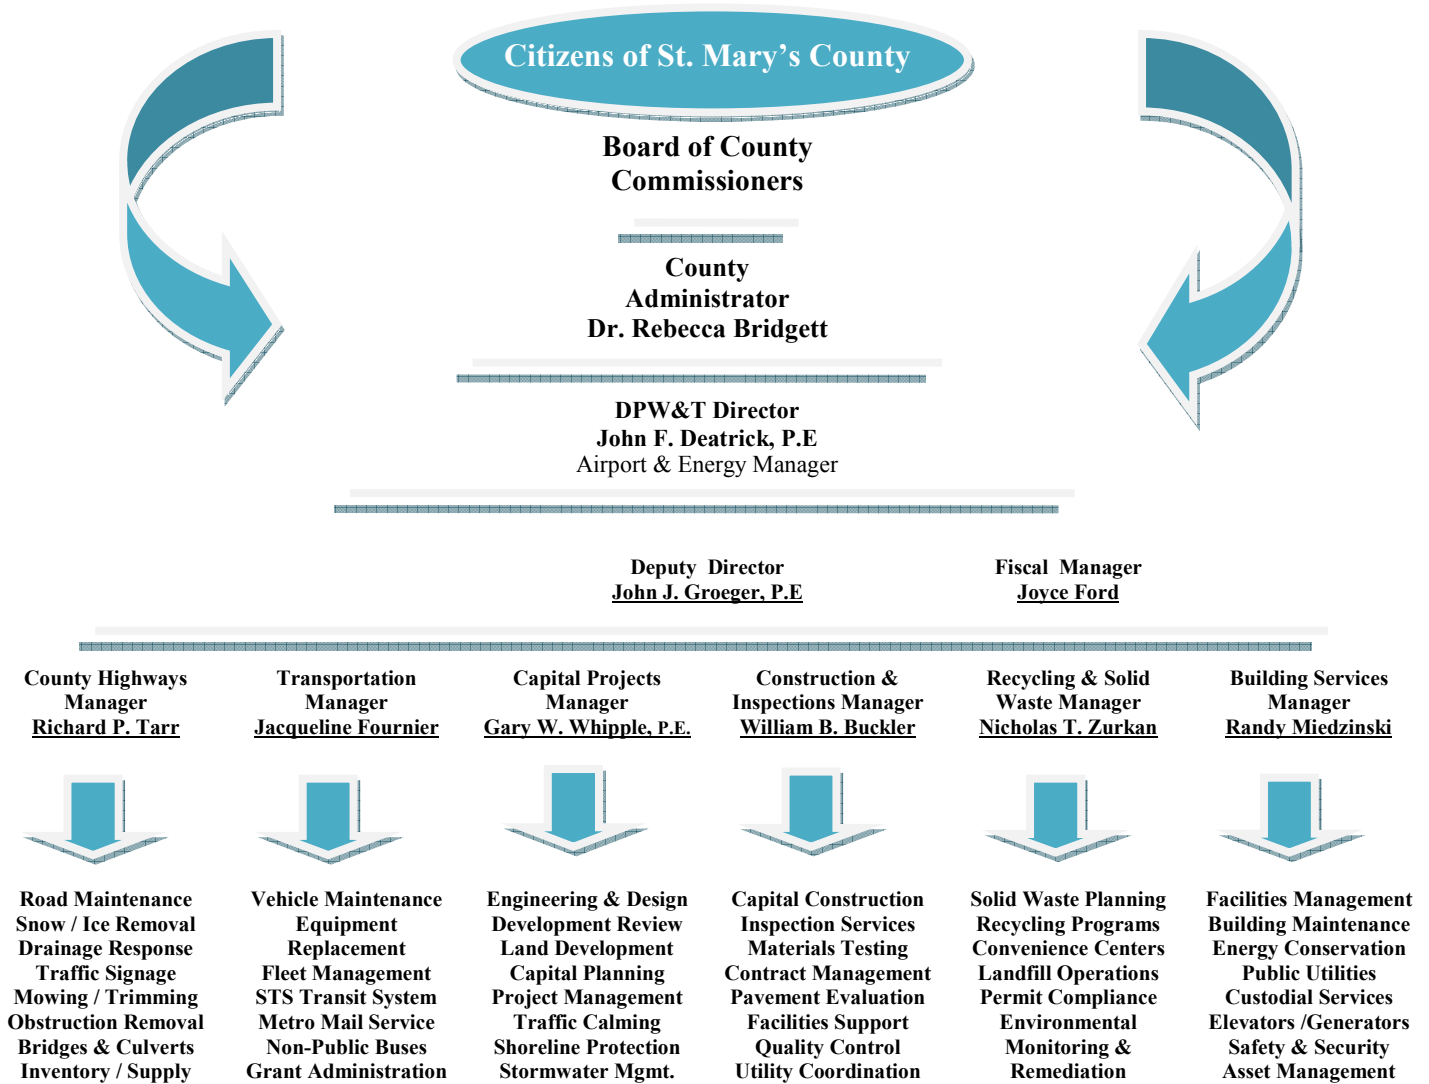

ST. MARY'S COUNTY DEPARTMENT OF PUBLIC WORKS & TRANSPORTATION

Functional Organizational Chart

Mission Statement: "To serve the community of St. Mary's County by assuring its transportation / facilities management, development review, solid waste and recycling programs are properly planned, implemented and maintained".