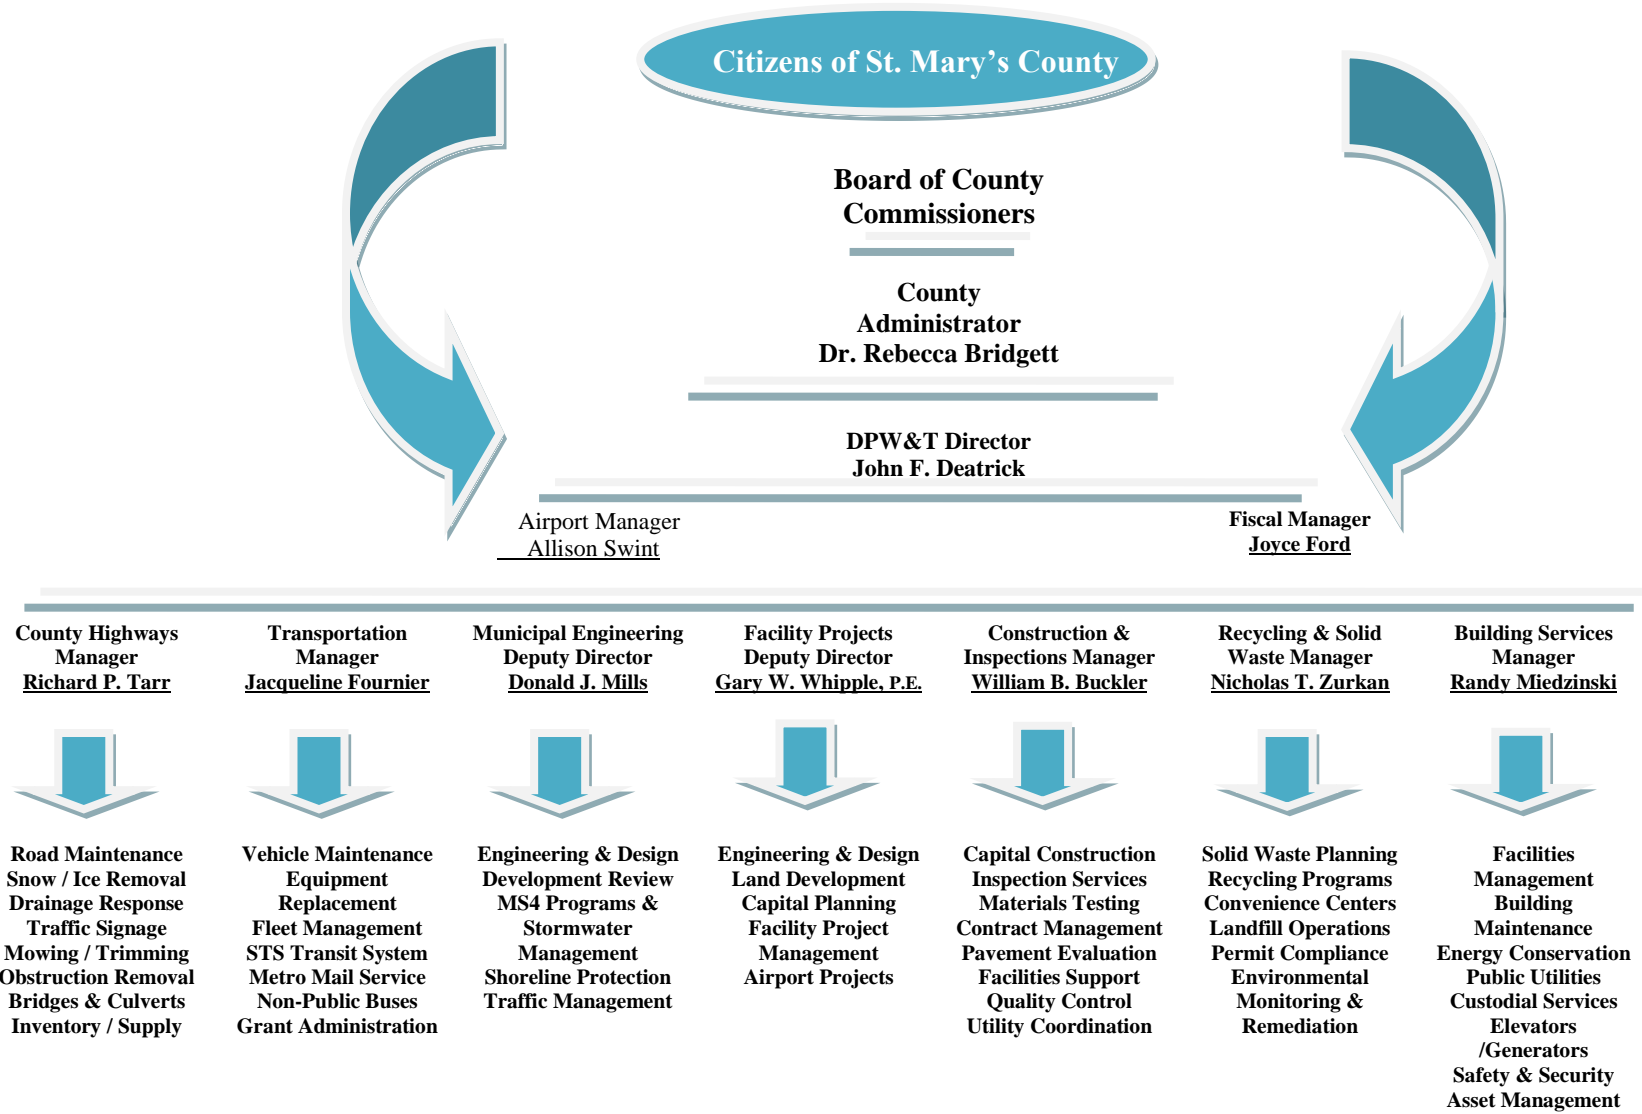

# ST. MARY'S COUNTY DEPARTMENT OF PUBLIC WORKS & TRANSPORTATION

*Mission Statement: "To serve the community of St. Mary's County by assuring its transportation / facilities management, development review, solid waste and recycling programs are properly planned, implemented and maintained".*

## Functional Organizational Chart

*“SERVING THE COMMUNITY”*